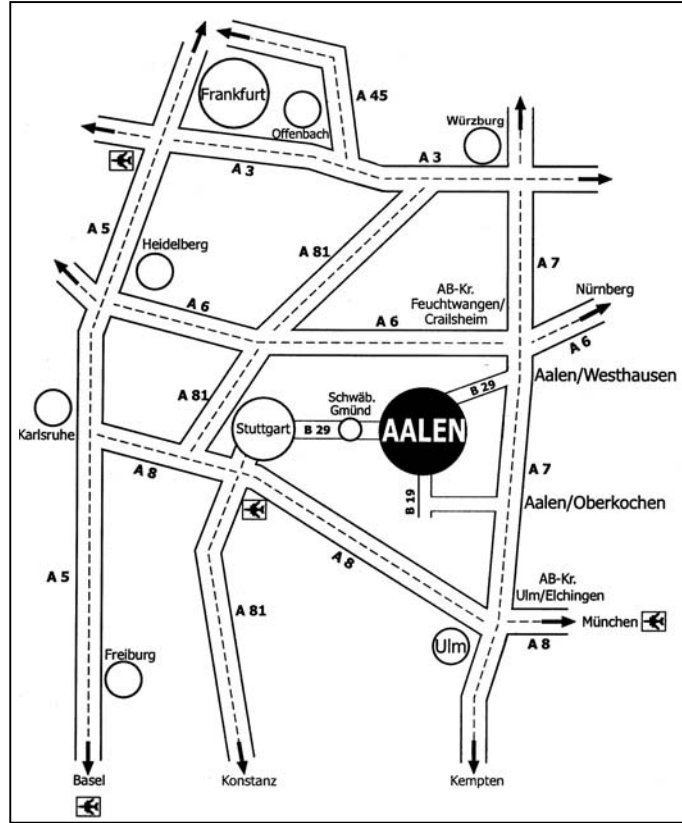

Road Sketch

LOBO electronic GmbH
Robert-Bosch-Strasse 100
Industriegebiet Essingen-Dauerwang
D-73428 Aalen / Germany
Phone: (+49) 7361 96 87-0
Fax: (+49) 7361 9687-99

From Frankfurt:

From Munich, Vienna, Prague:

From Stuttgart:

From Basel, Strassbourg:

From Berlin:

A3 → Würzburg, A7 → Ulm, exit Aalen / Westhausen, B29 → Stuttgart, along the B29, through the tunnel one of the last buildings at the industrial district (left side)

A8 → Stuttgart, A7 → Würzburg, exit Aalen / Oberkochen, B19/29 → Stuttgart, one of the last buildings in Aalen (left side)

B29 → Aalen, via Schwäbisch Gmünd, one of the first buildings in Aalen (right side)

A5 → Karlsruhe, A8 → Stuttgart, B29 → Aalen, via Schwäbisch Gmünd, one of the first buildings in Aalen (right side)

A9 → Nürnberg, A6 → Heilbronn, A7 → Ulm, exit Aalen / Westhausen, B29 → Stuttgart, along the B29 through the tunnel one of the last buildings at the industrial district (left side)

From Berlin, Hamburg, Frankfurt:

From Karlsruhe, Stuttgart:

From Dresden, Nuremberg:

From Munich:

From Basel, Cologne:

ICE via Mannheim to Stuttgart, change to the InterRegio to Aalen (departure every 2 hours)

InterRegio to Aalen (departure every 2 hours)

InterRegio to Aalen (departure every 2 hours)

ICE to Ulm, change to the regional train to Aalen

IC / EC to Karlsruhe, change to the InterRegio to Aalen (departure every 2 hours)

From airport Frankfurt, Stuttgart, Munich, Basel, Nuremberg: by train or rental car (see above.)