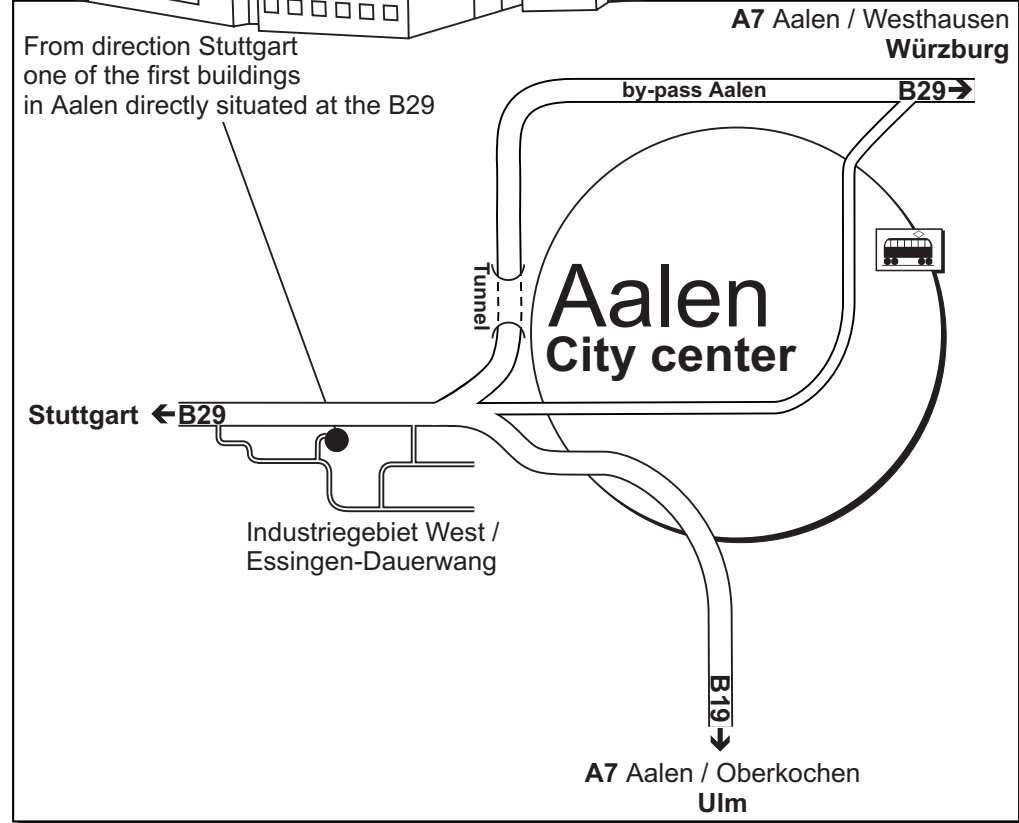

# Road Sketch

LOBO electronic GmbH  
 Robert-Bosch-Strasse 100  
 Industriegebiet Essingen-Dauerwang  
 D-73428 Aalen / Germany  
 Phone: (+49) 7361 96 87-0  
 Fax: (+49) 7361 9687-99

From Frankfurt:

From Munich, Vienna, Prague:

From Stuttgart:

From Basel, Strassbourg:

From Berlin:

A3 → Würzburg, A7 → Ulm, exit Aalen / Westhausen, B29 → Stuttgart, along the B29, through the tunnel one of the last buildings at the industrial district (left side)

A8 → Stuttgart, A7 → Würzburg, exit Aalen / Oberkochen, B19/29 → Stuttgart, one of the last buildings in Aalen (left side)

B29 → Aalen, via Schwäbisch Gmünd, one of the first buildings in Aalen (right side)

From Berlin, Hamburg, Frankfurt:

From Karlsruhe, Stuttgart:

From Dresden, Nuremberg:

From Munich:

From Basel, Cologne:

ICE via Mannheim to Stuttgart, change to the InterRegio to Aalen (departure every 2 hours)