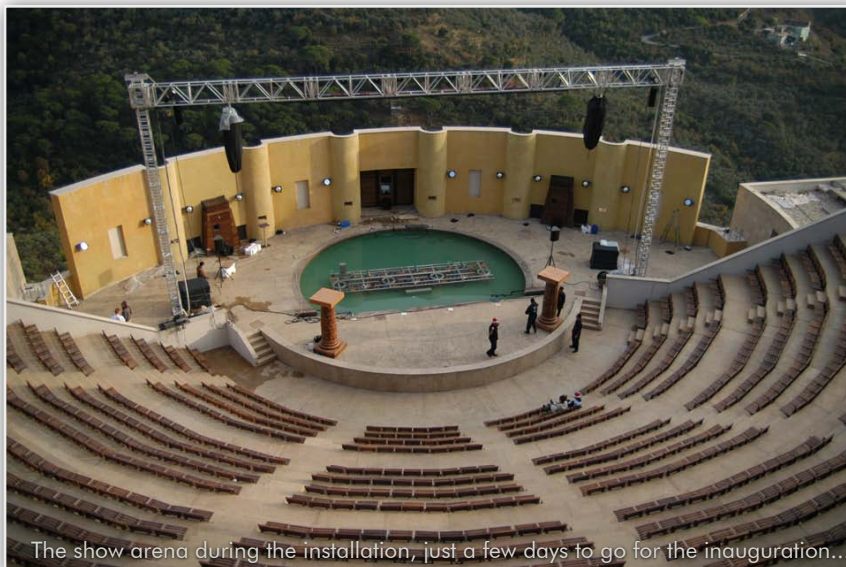

With 400 meters below sea-level, the multimedia show at the new Awadi Water Park in Jordan is probably the deepest multimedia show worldwide, permanently installed in the country's leading water resort. Built right at the shore of the Dead Sea, the water park not only provides thrilling water rides in front of an overwhelming landscape, but also an outstanding laser and multimedia show in the evening above the central wave pool.

The Alwadi Resort is situated directly at the Dead Sea.

The LOBO team at the lowest point on Earth.

Every evening the park stages a spectacular show, completely automated by a LACON-5 control system.

Special buildings invisibly house the show equipment.

Water Screen with a motor-driven mechanism to lower it into the pool just when it is needed.

The screen with a width of approximately 30 meters and a height of 12 meters is used for hologram-like projections of video and laser, both invisibly installed in a special building integrated in the end of the pool. Together with two additional monochrome laser projectors, left and right of the pool and

Slides at the shore of the Dead Sea.

The Water Screen in front of the breathtaking sunset above the Dead Sea.

ground when watching the show, which is staged every evening. The theater was designed in such a way that it naturally harmonizes with the theming of the surrounding area, hiding all the technical equipment behind massive wood constructions.