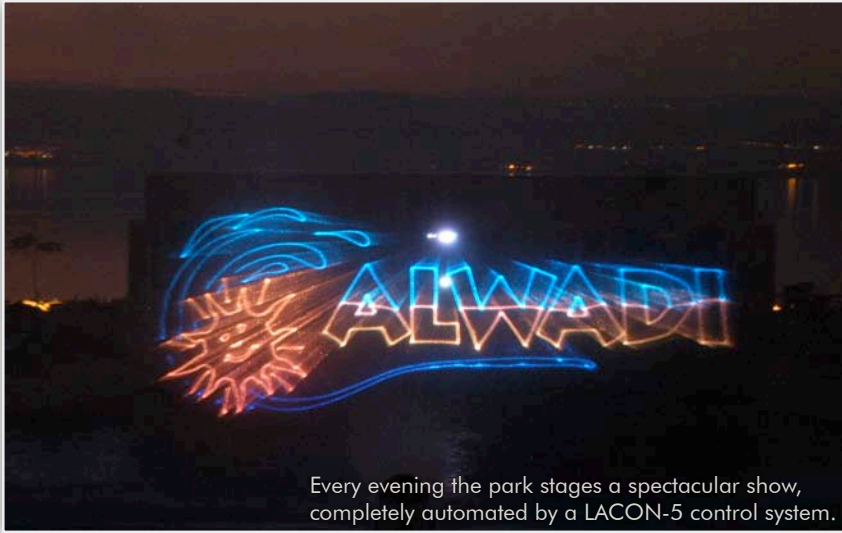

High performance at low sea-level

With two spectacular shows, LOBO sets new standards in the middle East.

For the Awadi Resort LOBO developed a complete multimedia solution featuring a removable Water Screen for the projection with video and laser.

With 400 meters below sea-level, the multimedia show at the new Awadi Water Park in Jordan is probably the deepest multimedia show worldwide, permanently installed in the country's leading water resort. Built right at the shore of the Dead Sea, the water park not only provides thrilling water rides in front of an overwhelming landscape, but also an outstanding laser and multimedia show in the evening above the central wave pool.

The client contracted LOBO to develop a world-class multimedia experience which does not come up with any re-

strictions for the daylight activities in the wave pool in any way. For this reason LOBO designed a removable Spray

The Alwadi Resort is situated directly at the Dead Sea.

The LOBO team at the lowest point on Earth.

Every evening the park stages a spectacular show, completely automated by a LACON-5 control system.

Special buildings invisibly house the show equipment.