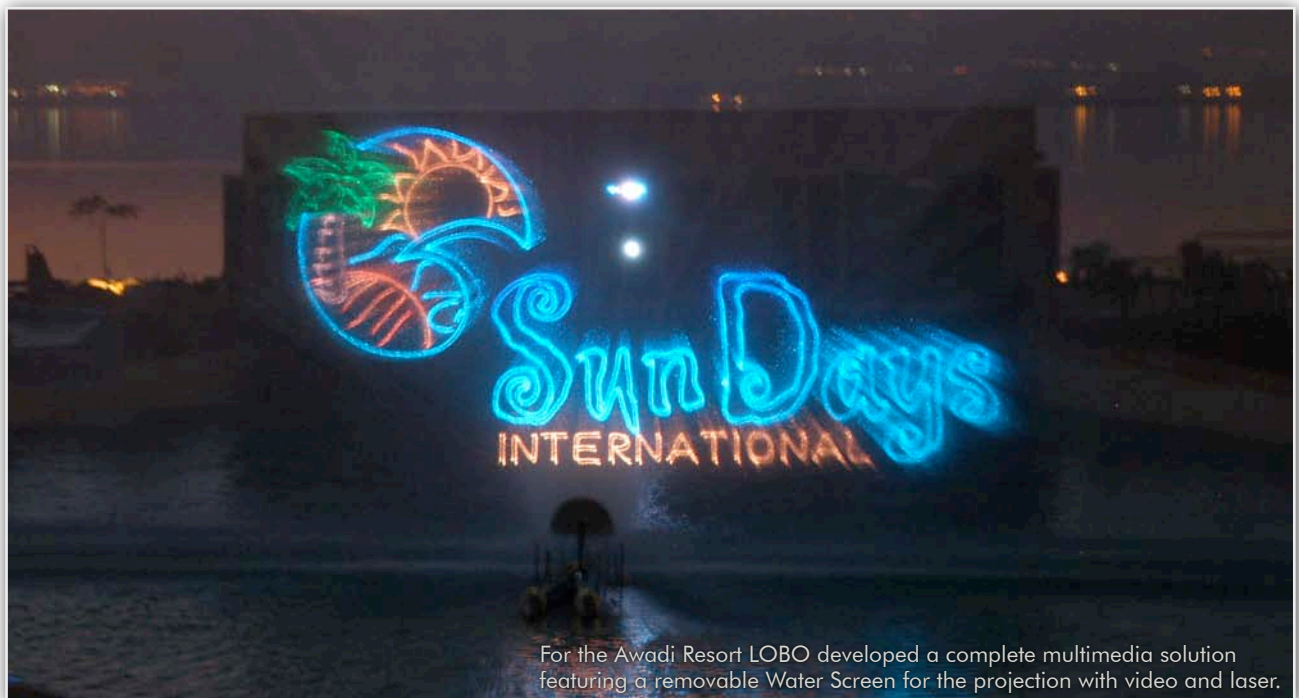

High performance at low sea-level

With two spectacular shows, LOBO sets new standards in the middle East.

For the Awadi Resort LOBO developed a complete multimedia solution featuring a removable Water Screen for the projection with video and laser.

With 400 meters below sea-level, the multimedia show at the new Awadi Water Park in Jordan is probably the deepest multimedia show worldwide, permanently installed in the country's leading water resort. Built right at the shore of the Dead Sea, the water park not only provides thrilling water rides in front of an overwhelming landscape, but also an outstanding laser and multimedia show in the evening above the central wave pool.

The client contracted LOBO to develop a world-class multimedia experience which does not come up with any re-

strictions for the daylight activities in the wave pool in any way. For this reason LOBO designed a removable Spray

The Alwadi Resort is situated directly at the Dead Sea.

The LOBO team at the lowest point on Earth.

Every evening the park stages a spectacular show, completely automated by a LACON-5 control system.

Special buildings invisibly house the show equipment.