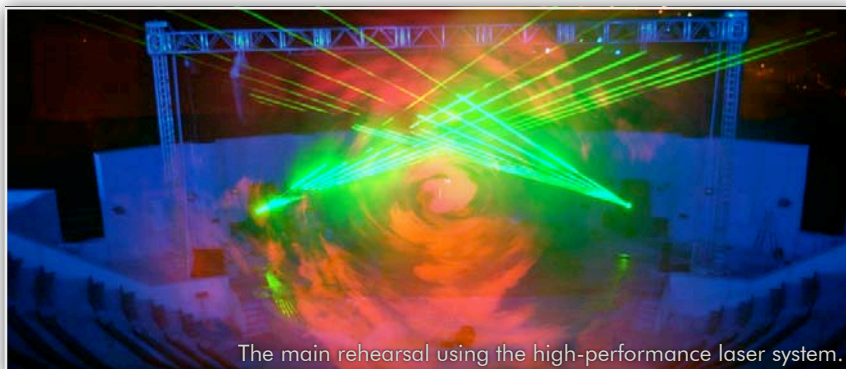

fog machines, the laser system can create stunning three-dimensional atmospheric beam effects, surrounding the audience in front of the impressive backdrop of the Dead Sea. In addition, pyro effects, gas flames and moving lights make the show a perfect illusion.

Not many kilometers away, in Beirut / Lebanon, people can enjoy another impressive LOBO installation. For the Habtoorland theme park in a hill above the city, LOBO's engineers developed a new attraction in an amphitheater, especially built for a spectacular laser show at night. The theater is embedded into the landscape in such a way, that people can see the city lights in the back-

A central stage with musical fountains and a curtain water screen allows for spectacular live performances featuring an invisible projection layer made up of water. Thanks to this unique solution, video and laser imagery seem to float between the actors on stage and the audience. Due to the impressive size of the venue, the central water-cooled multi-color laser system consisting of lasers with the highest effective brightness available, provides an impressive output power of 32 Watts. In addition, two lateral green projectors allow to cover the whole circular audience area with impressive 3D-atmospherics.

At night, the LOBO crew aligned the lasers for the show.

The whole park is situated above the city center of Beirut.

Also Haptoorland makes use of LOBO's multi-awarded show library which is a very efficient way to get just the very best shows available on the world market perfectly individualized for such a venue at a minimum of investment. With more than 100 ILDA Awards of the International Laser Display Association, no other company in the world is in position to deliver so many internationally awarded show programs, as LOBO can do.