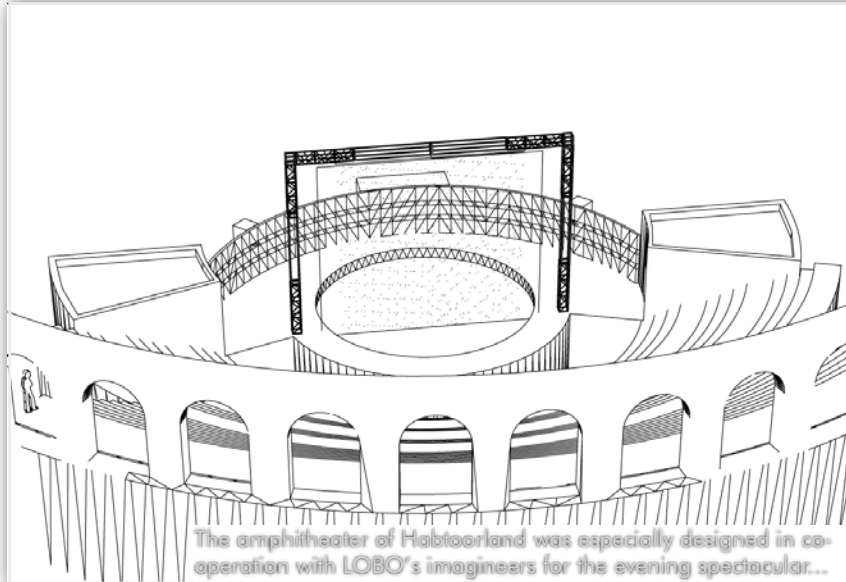

The completely automated control is effected at the press of a button by a LACON-5 multimedia controller. The client can choose from different pro-

grams, such as for example an individualized version of the AMACEON multimedia spectacular.

Slides at the shore of the Dead Sea.

The Water Screen in front of the breathtaking sunset above the Dead Sea.

ground when watching the show, which is staged every evening. The theater was designed in such a way that it naturally harmonizes with the theming of the surrounding area, hiding all the technical equipment behind massive wood constructions.